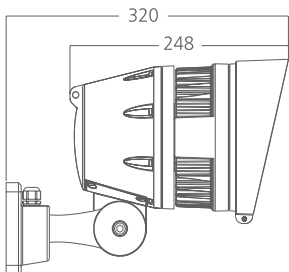

Flood light SARGA

DMX
512

RDM

IP67
LIFEDOOR RATED

white grey black

356 175
LED Power 55 W ColourTemp RGB Luminous 1700 lm

356 176
LED Power 55 W ColourTemp RGBW Luminous 1080 lm

LIGHT DISTRIBUTION