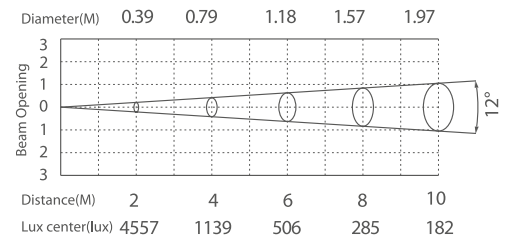

Flood light SARGA

DMX
512

RDM

IP67
LIFEDOOR RATED

white grey black

356 175
LED Power 55 W ColourTemp RGB Luminous 1700 lm

356 176
LED Power 55 W ColourTemp RGBW Luminous 1080 lm

LIGHT DISTRIBUTION

12° (5°-25°-45°)

12°-30°