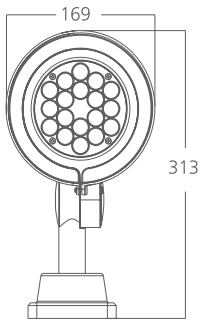

Flood light SARGA

DMX
512

RDM

IP67
LIFEDOOR RATED

white grey black

356 175
LED Power 55 W ColourTemp RGB Luminous 1700 lm

356 176
LED Power 55 W ColourTemp RGBW Luminous 1080 lm

LIGHT DISTRIBUTION